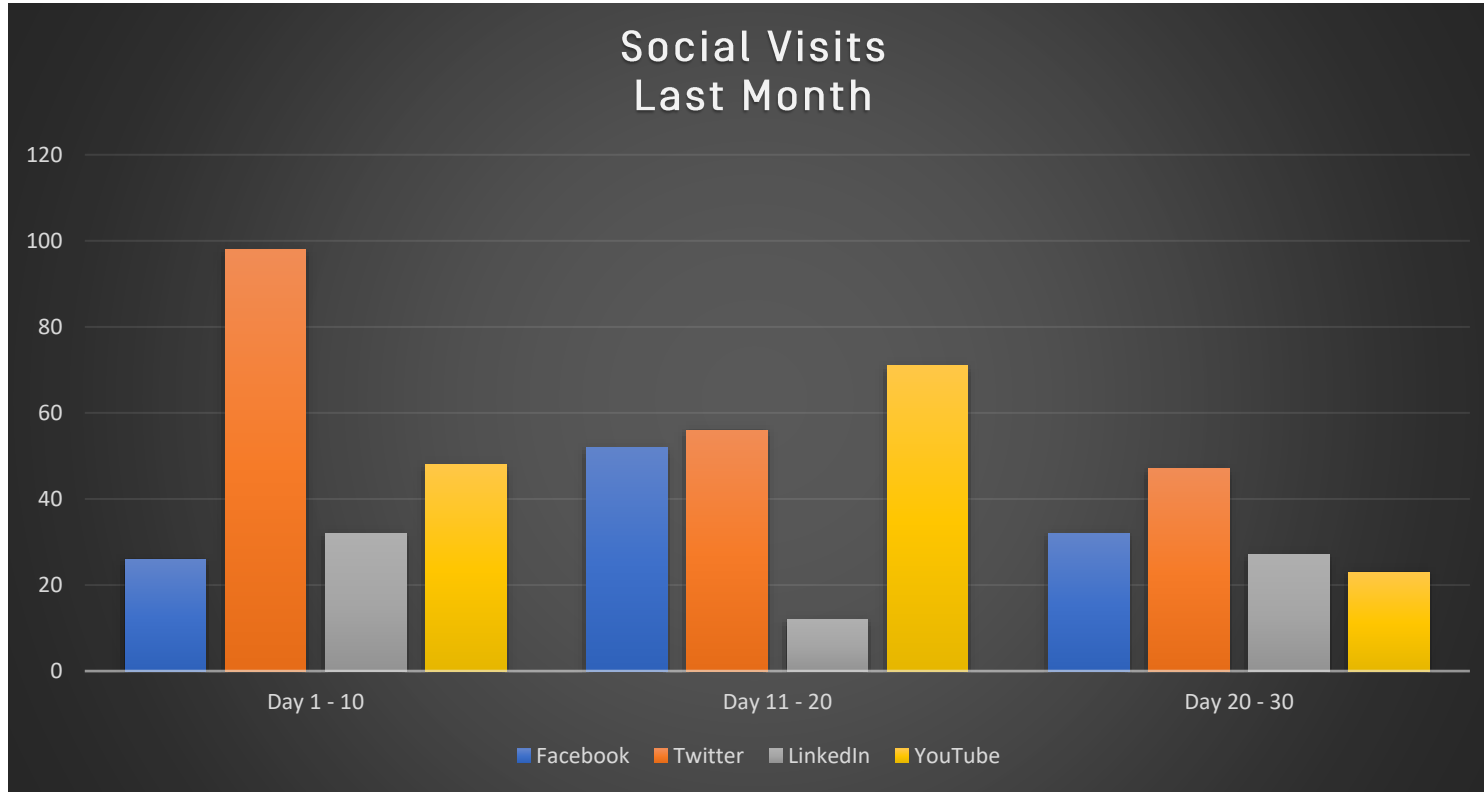

CBSA Social Media Stats

🐦 Twitter Stats			📘 Facebook Stats		
1,522 Followers	23 New followers	2 New Tweets	1,265 Fans	14 New Fans	2,367 Post Reach
42 Retweets	56 Mentions	83 Favourites	265 Interactions	402 Page Impressions	321 Talking About
🌐 LinkedIn Stats			📺 YouTube Stats		
804 Followers	3 New Followers	1,109 Impressions	952 Subscribers	62 New Subscribers	2,892 Lifetime Views
559 Clicks	27 Likes	4.9 Avg. Reach	654 Views This Month	86 Likes	35 Comments

CBSA Social Engagement

	Facebook	Twitter	LinkedIn	YouTube
Day 1 - 10	26	98	32	48
Day 11 - 20	52	56	12	71
Day 20 - 30	32	47	27	23